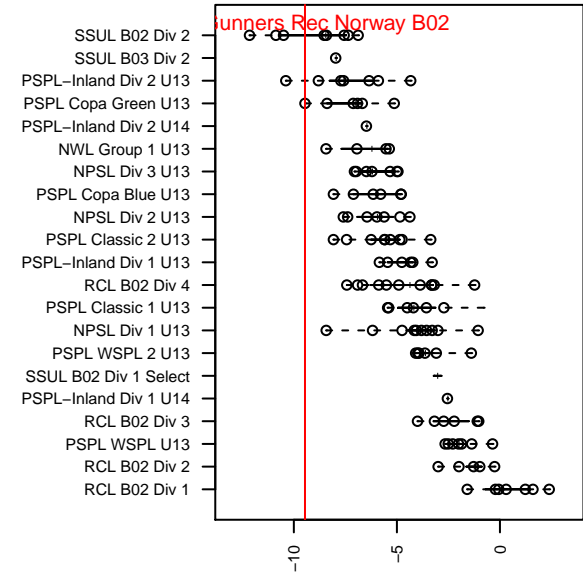

ISC Gunners Rec Norway B02

Issaquah SC
Issaquah, WA
B02 total strength=304
attack=0.13 defense=0.25
fall league = PSPL Copa Green U13

alt names used:
ISC Gunners FC – Rec B02 Norway

Venues played:
2015 PSPL Copa Green U13

**attack and defense variance (black dot)
relative to other teams
and top 10 in region**

**attack and defense rating
relative to others at age
and all opponents in last 13 months**

Performance relative to 13 month average